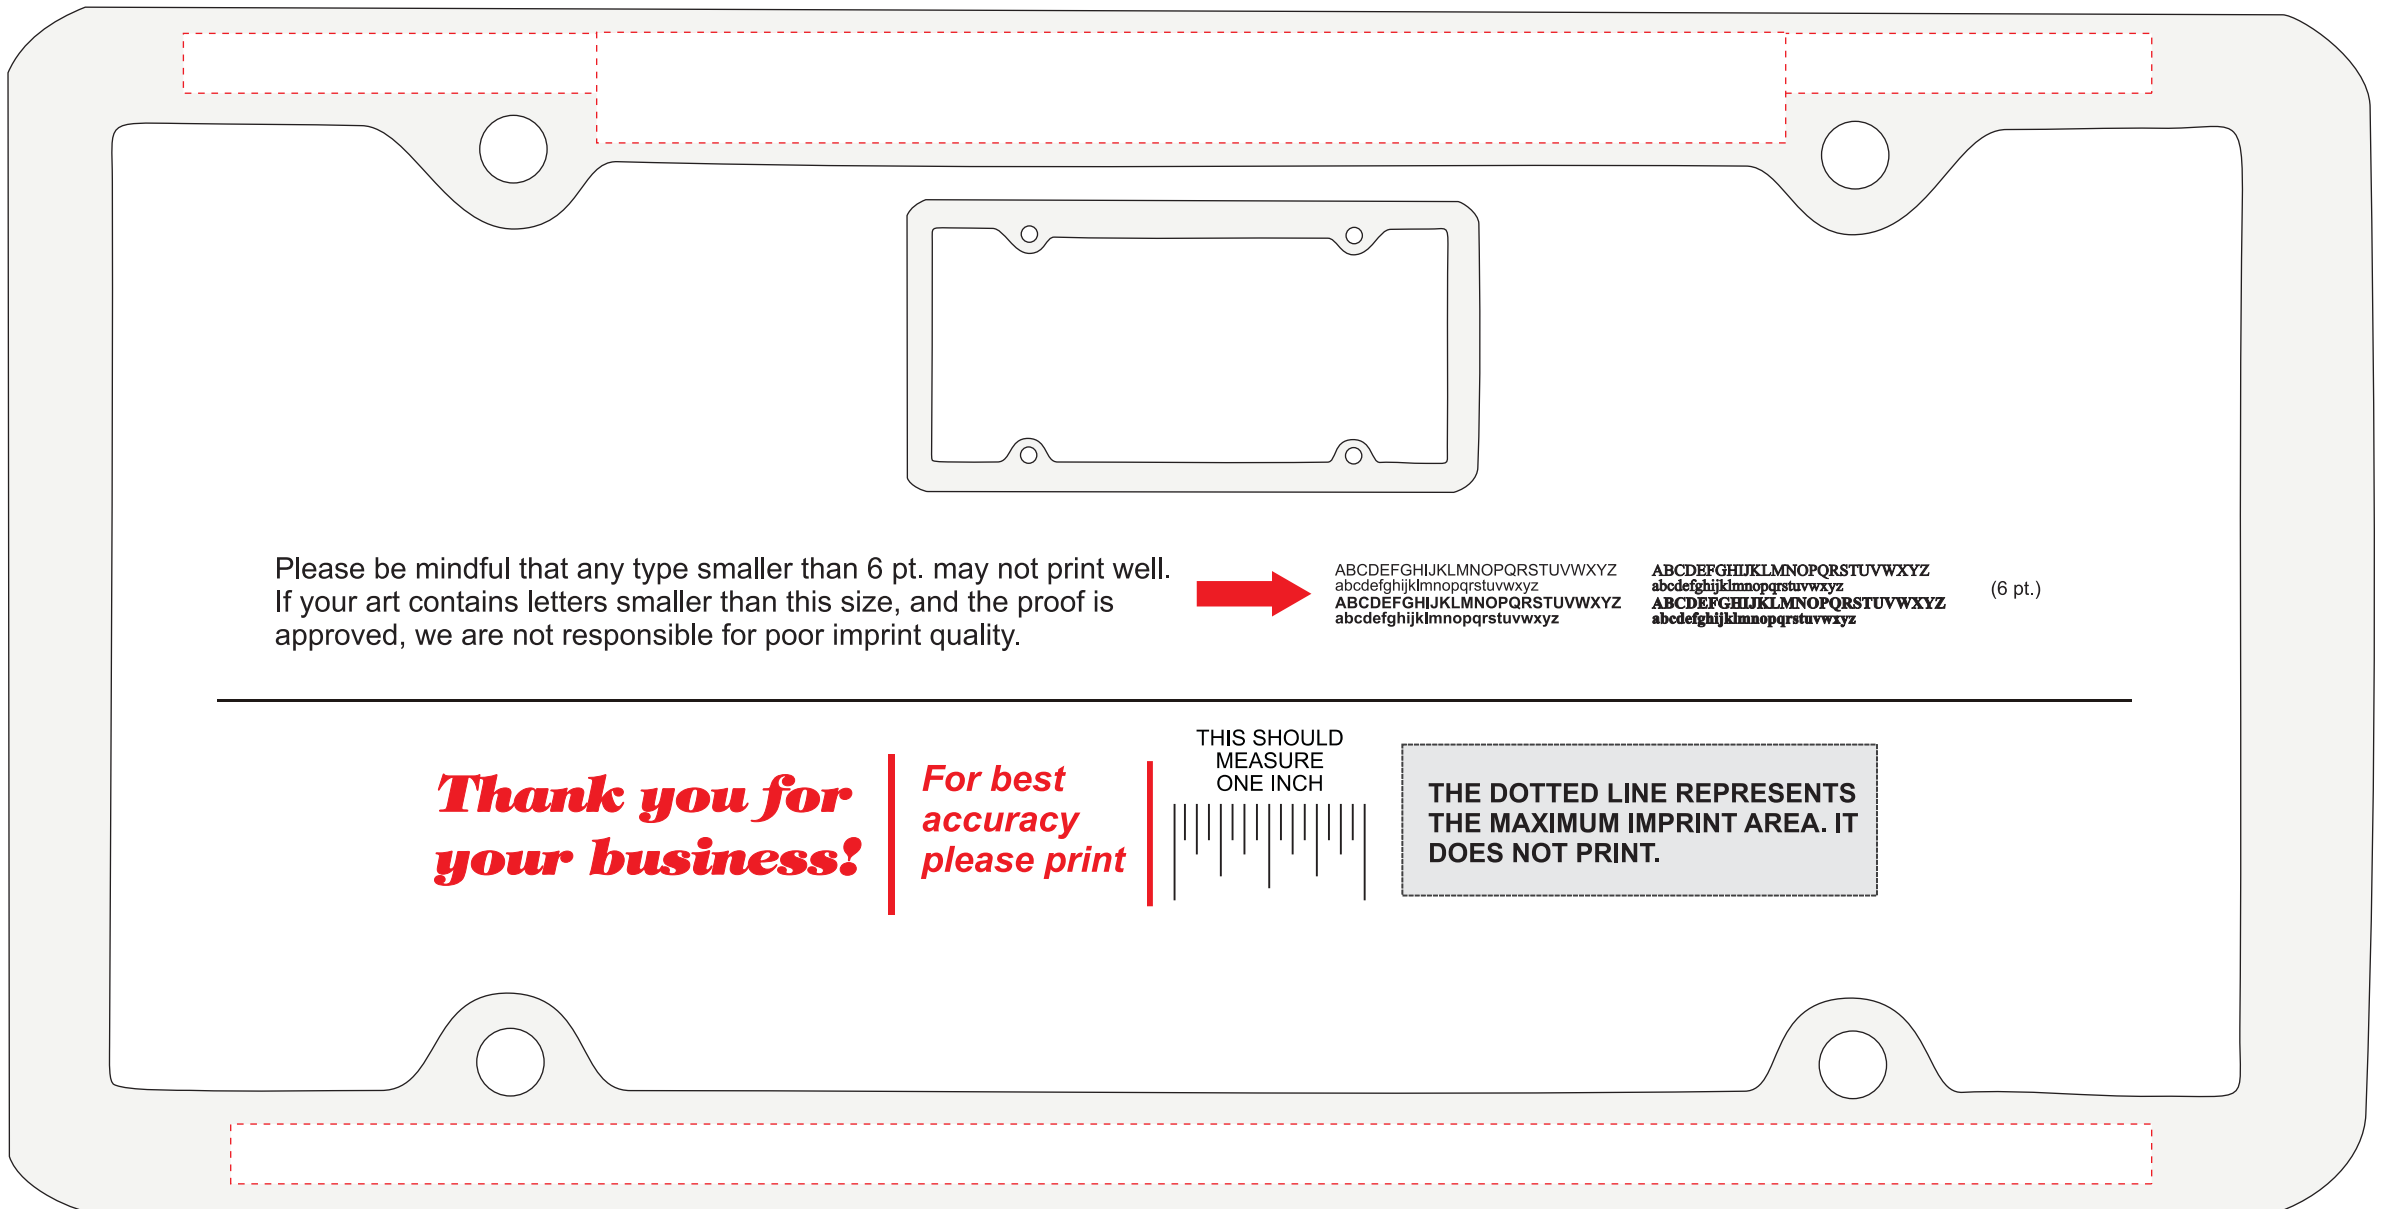

**While the minimum text size is 6 point, consider that this item is advertising to the driver in the car behind the car which bears this license plate frame. The bigger and simpler the imprint the better.**

Item number: 41004  
Item description:  
THIN PANEL LICENSE PLATE FRAME

Please be mindful that any type smaller than 6 pt. may not print well. If your art contains letters smaller than this size, and the proof is approved, we are not responsible for poor imprint quality.

**THE DOTTED LINE REPRESENTS THE MAXIMUM IMPRINT AREA. IT DOES NOT PRINT.**